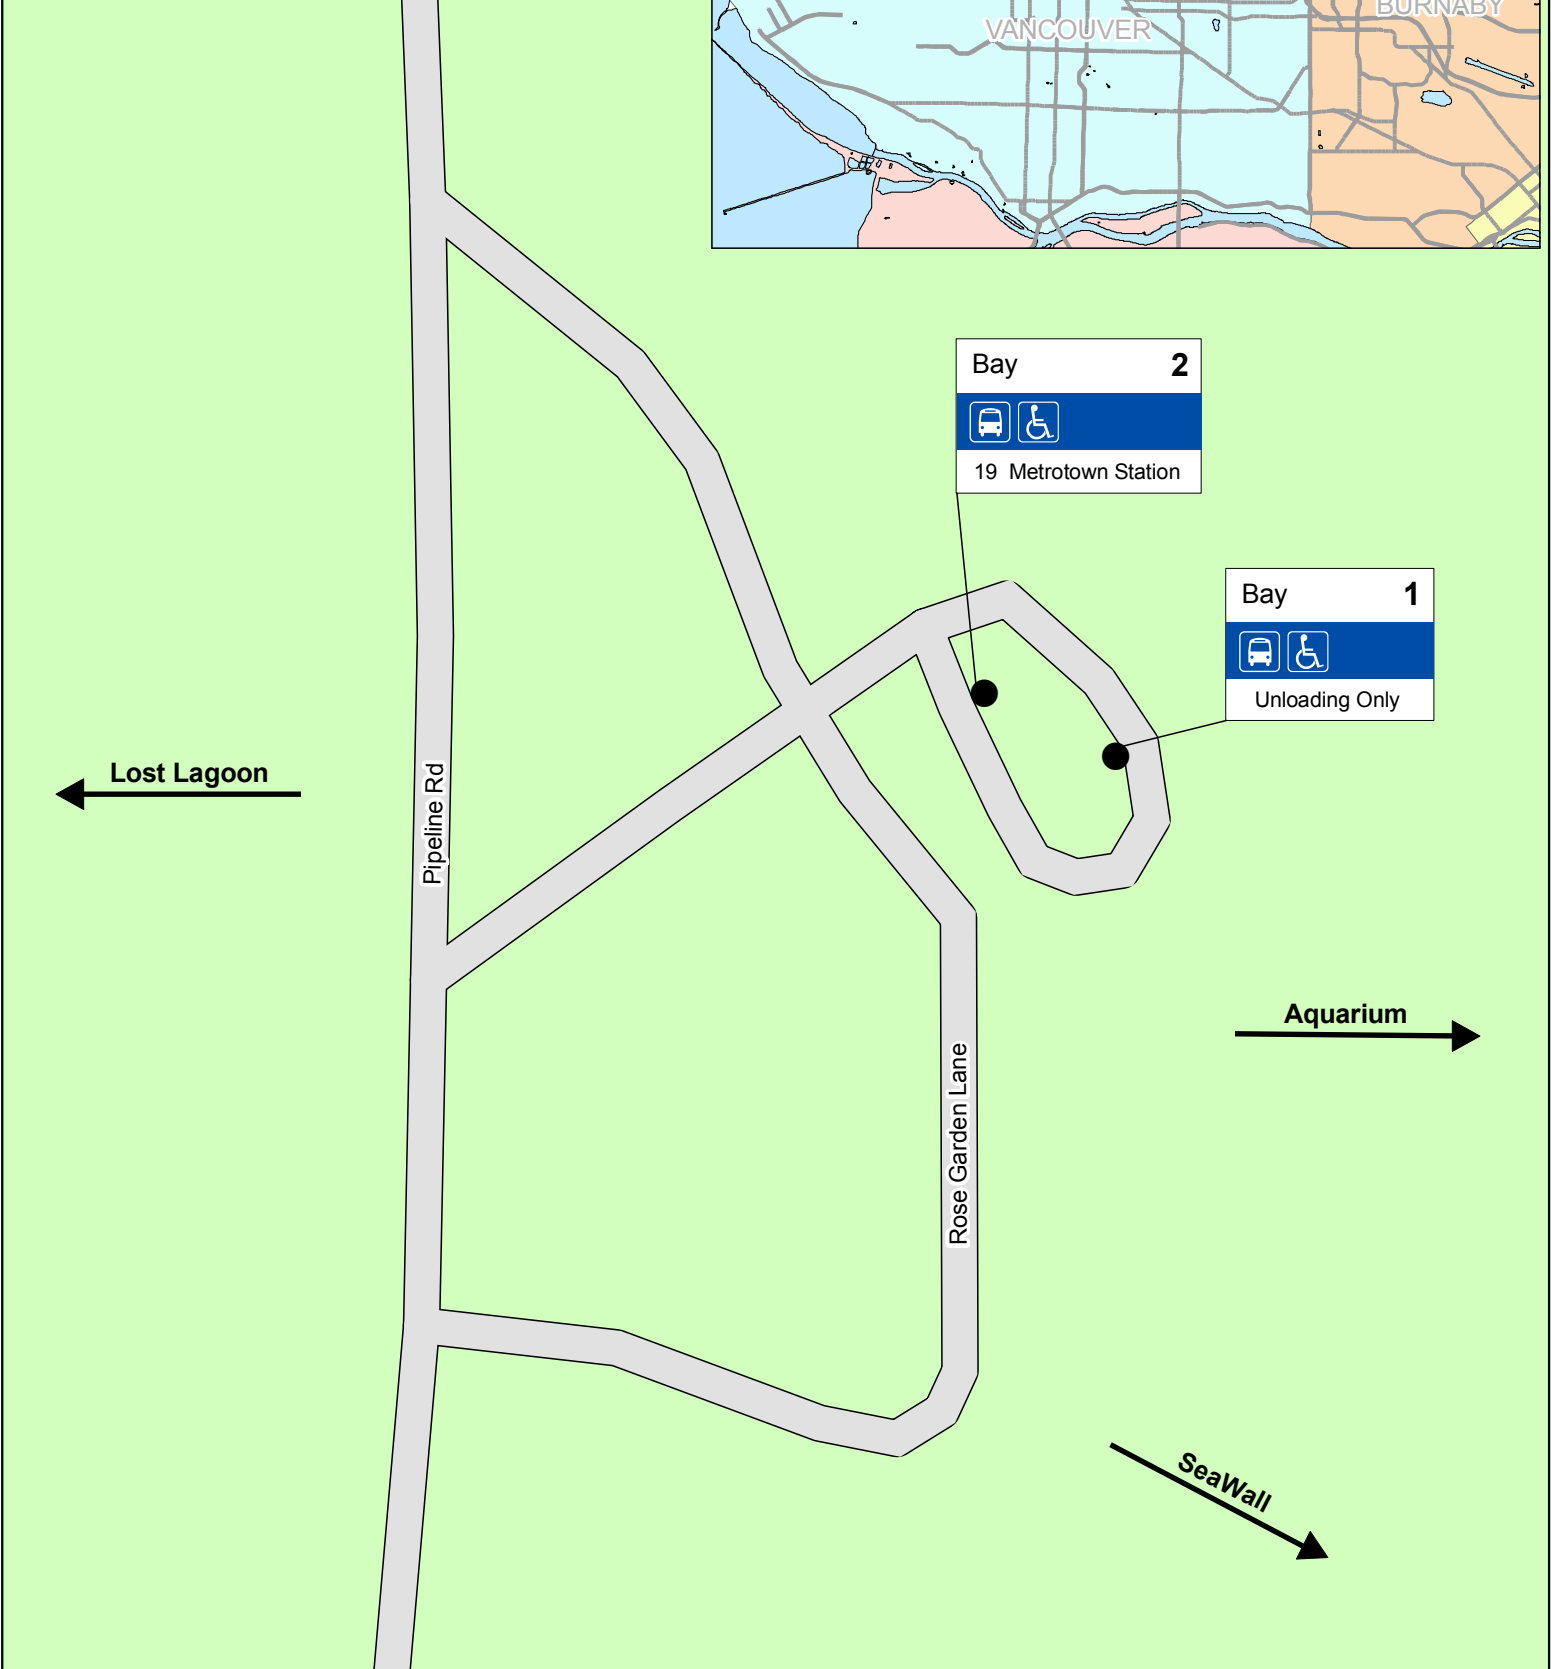

Stanley Park Loop

December 2008
For route information
visit www.translink.bc.ca
CMBC Service Planning

Bay 2
[Bus icon] [Wheelchair icon]
19 Metrotown Station

Bay 1
[Bus icon] [Wheelchair icon]
Unloading Only

← **Lost Lagoon**

Aquarium →

SeaWall ↘

Pipeline Rd

Rose Garden Lane