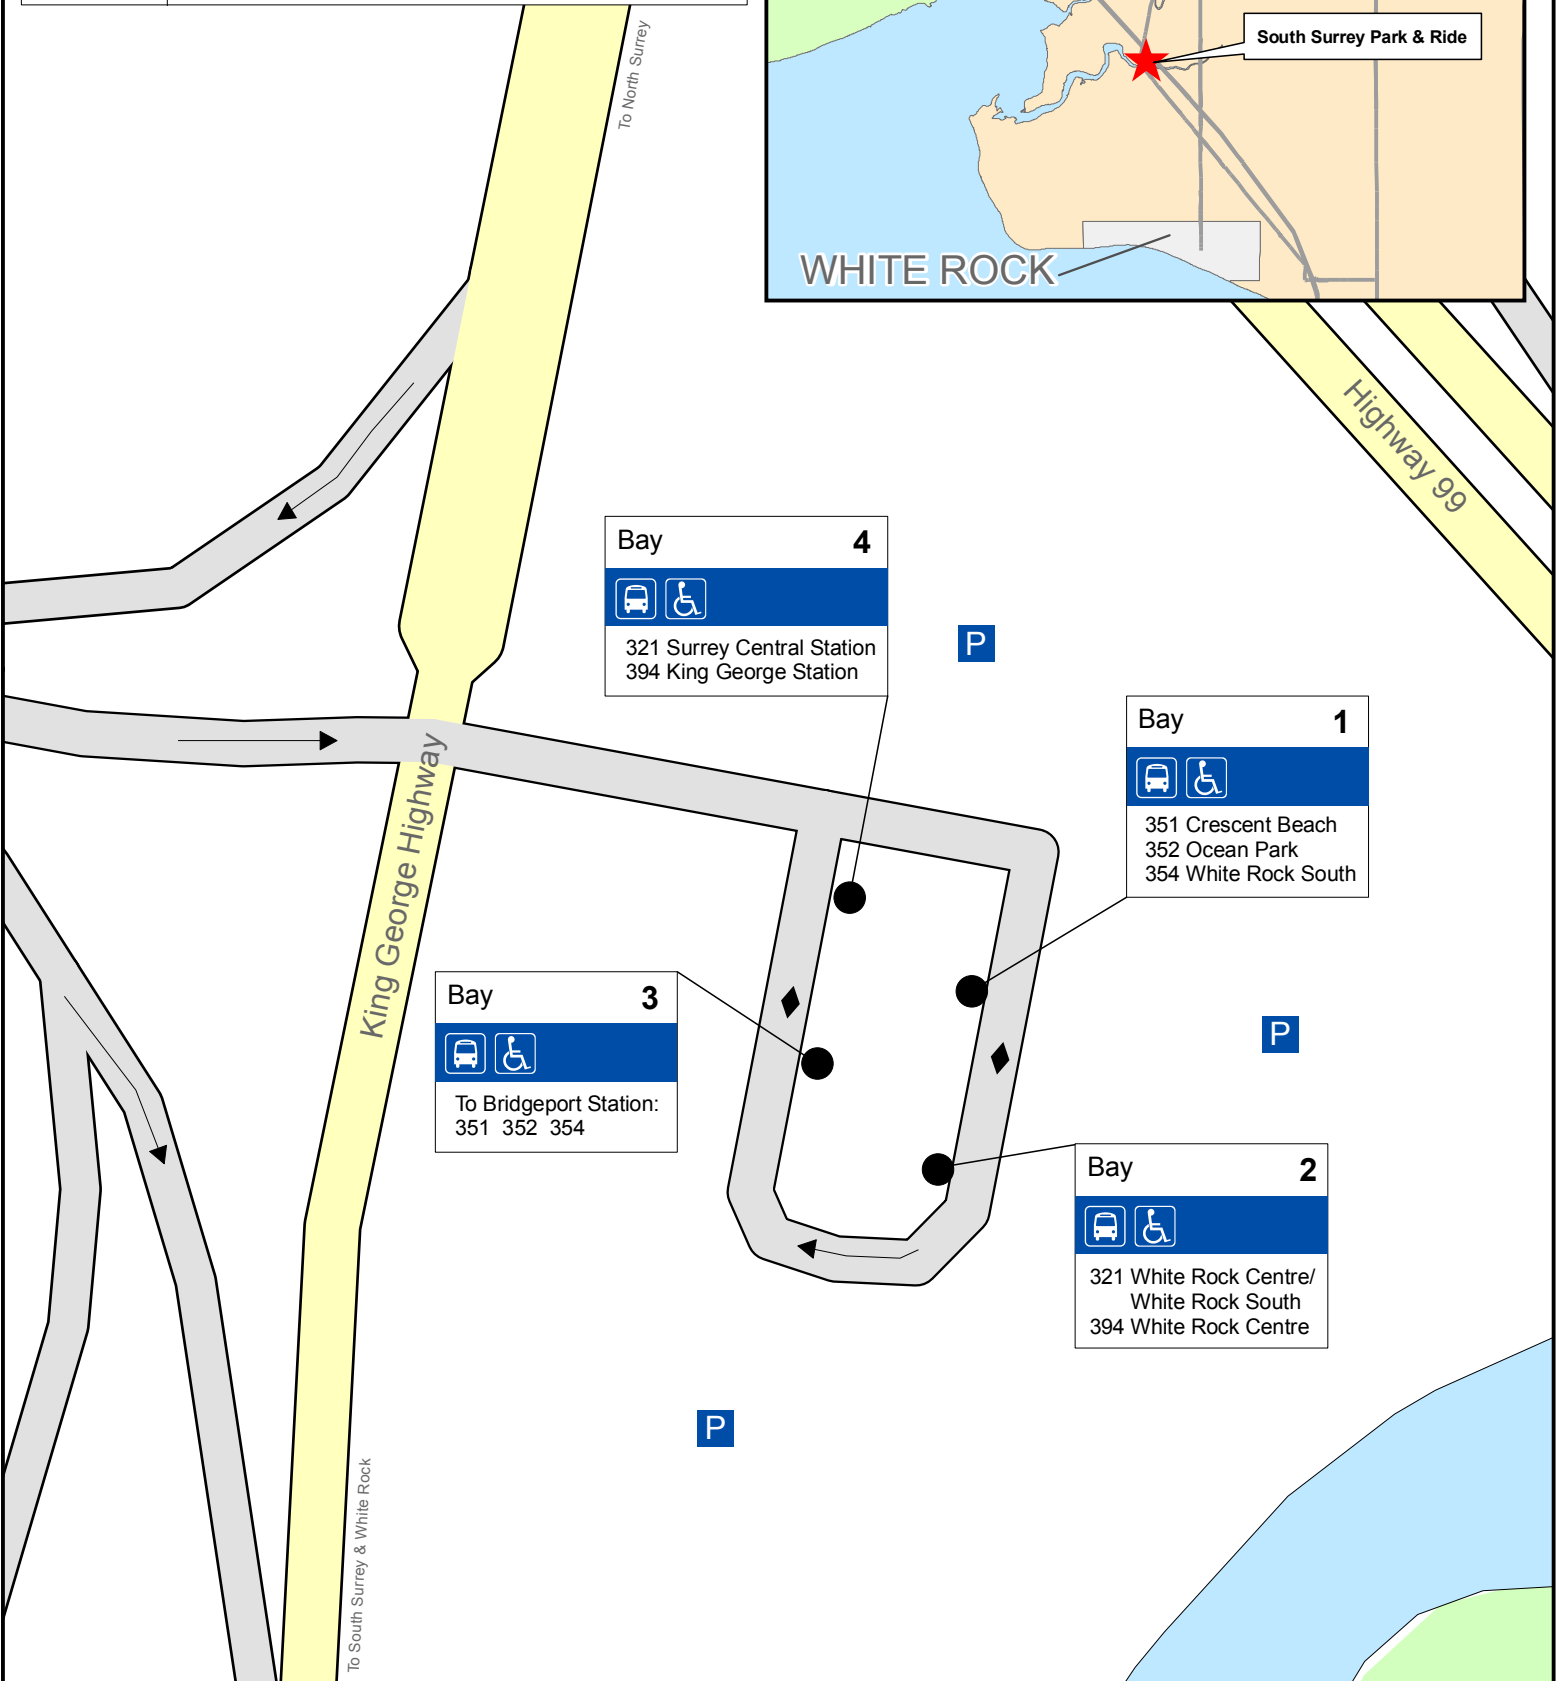

# South Surrey Park & Ride

N

September 2009  
 For route information  
 visit [www.translink.bc.ca](http://www.translink.bc.ca)  
 CMBC Service Planning

**Bay 4**

321 Surrey Central Station  
 394 King George Station

**Bay 1**

351 Crescent Beach  
 352 Ocean Park  
 354 White Rock South

**Bay 3**

To Bridgeport Station:  
 351 352 354

**Bay 2**

321 White Rock Centre/  
 White Rock South  
 394 White Rock Centre