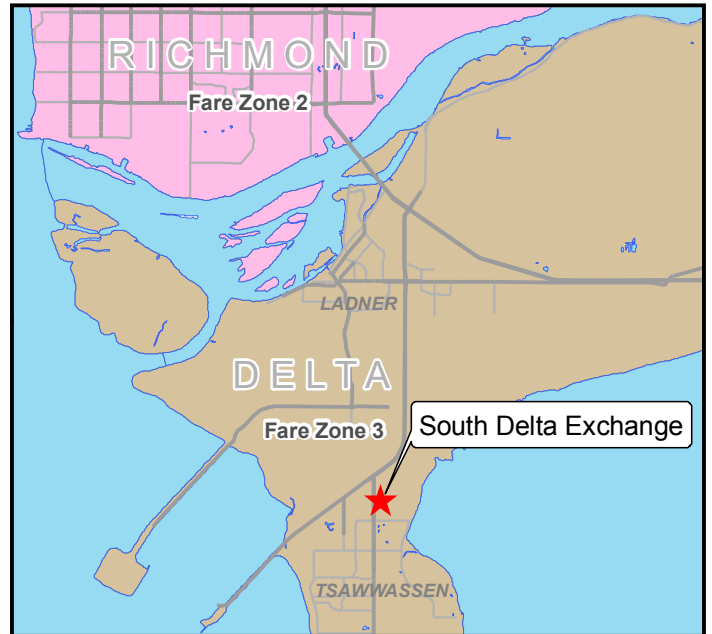

South Delta Exchange

September 2009
 For route information
 visit www.translink.bc.ca
 CMBC Service Planning

Bay	2
 	
601 South Delta	
Peak Hours Only:	
601 Boundary Bay	
602 Tsawwassen Heights	
603 Beach Grove	
604 English Bluff	
609 Tsawwassen	
First Nations	
C84 English Bluff	
C89 Boundary Bay	

56 St

19 Ave

Bay	3
 	
C84 English Bluff	
C89 Boundary Bay	

Grauer Park

South Delta

Recreation Centre

18 Ave

55 St

55A St

Bay	1
 	
To Bridgeport Station: 601 602 603 604	
To South Delta Exch.: 609 C84 C89	