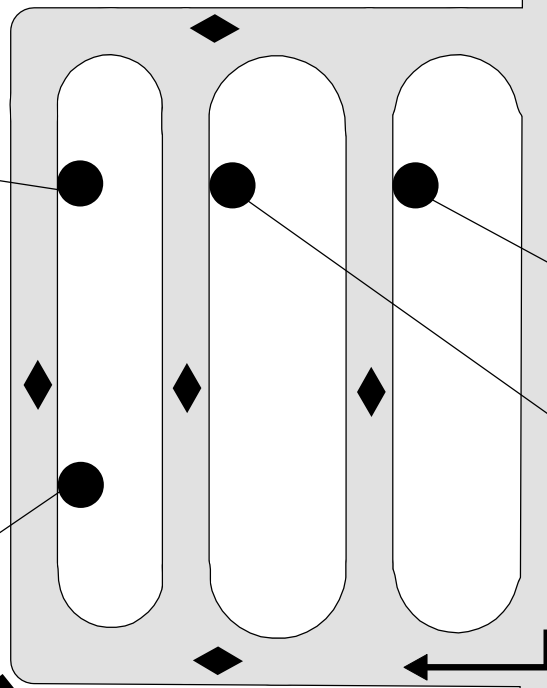

Capilano University Exchange

January 2012
 For route information
 visit www.translink.ca
 CMBC Service Planning

To Lillooet Road

Monashee Dr

Bay 1

28 Joyce Station

Bay 2

Unloading Only

Bay 4

255 Dundarave
via Lynn Valley Centre

Bay 3

130 Metrotown Station

To Bay 5 on Purcell Way
- See Inset

Studio Art

Bay 5 on Purcell Way