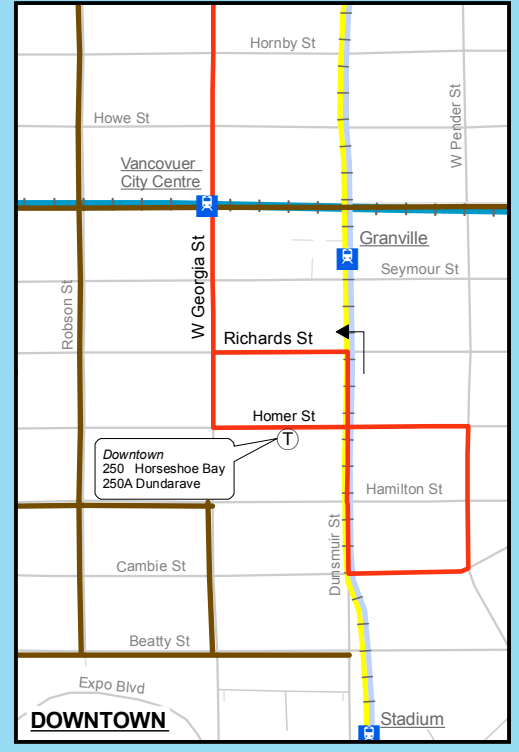

# 250 Horseshoe Bay/Vancouver

## 250A Dundarave/Vancouver

(2010 Routing)

February 2010

For route and schedule information, visit [www.translink.ca](http://www.translink.ca)

Created By:  
CMBC Service Planning

**Legend**

- Skytrain
  - Expo Line
  - Millennium Line
  - Canada Line
- West Coast Express
- Sea Bus/Ferry
- Route Terminus/Scheduled Stop (T)
- Skytrain Station (S)
- West Coast Express Station

Downtown - See inset