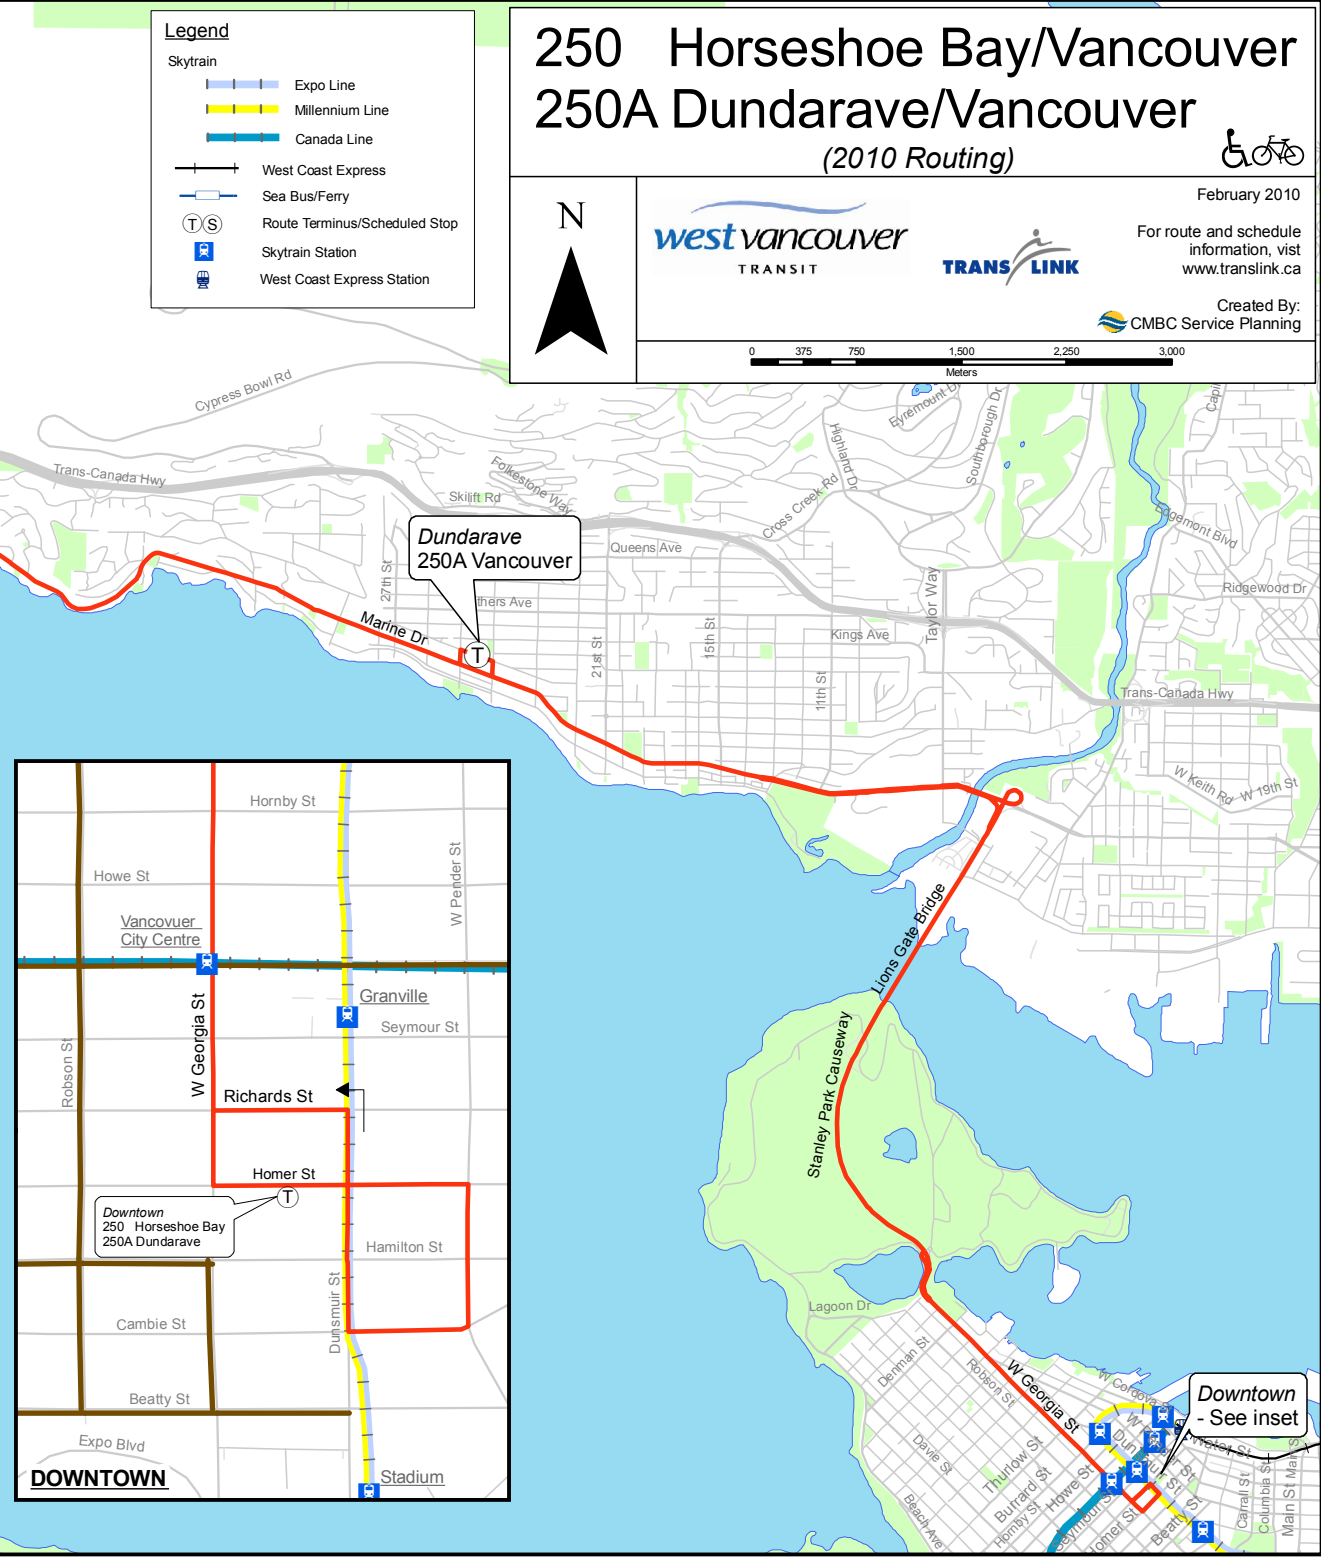

# 250 Horseshoe Bay/Vancouver

## 250A Dundarave/Vancouver

(2010 Routing)

February 2010

For route and schedule information, visit [www.translink.ca](http://www.translink.ca)

Created By:  
CMBC Service Planning

**Legend**

- Skytrain
  - Expo Line
  - Millennium Line
  - Canada Line
- West Coast Express
- Sea Bus/Ferry
- Route Terminus/Scheduled Stop (T)
- Skytrain Station (S)
- West Coast Express Station

Downtown - See inset