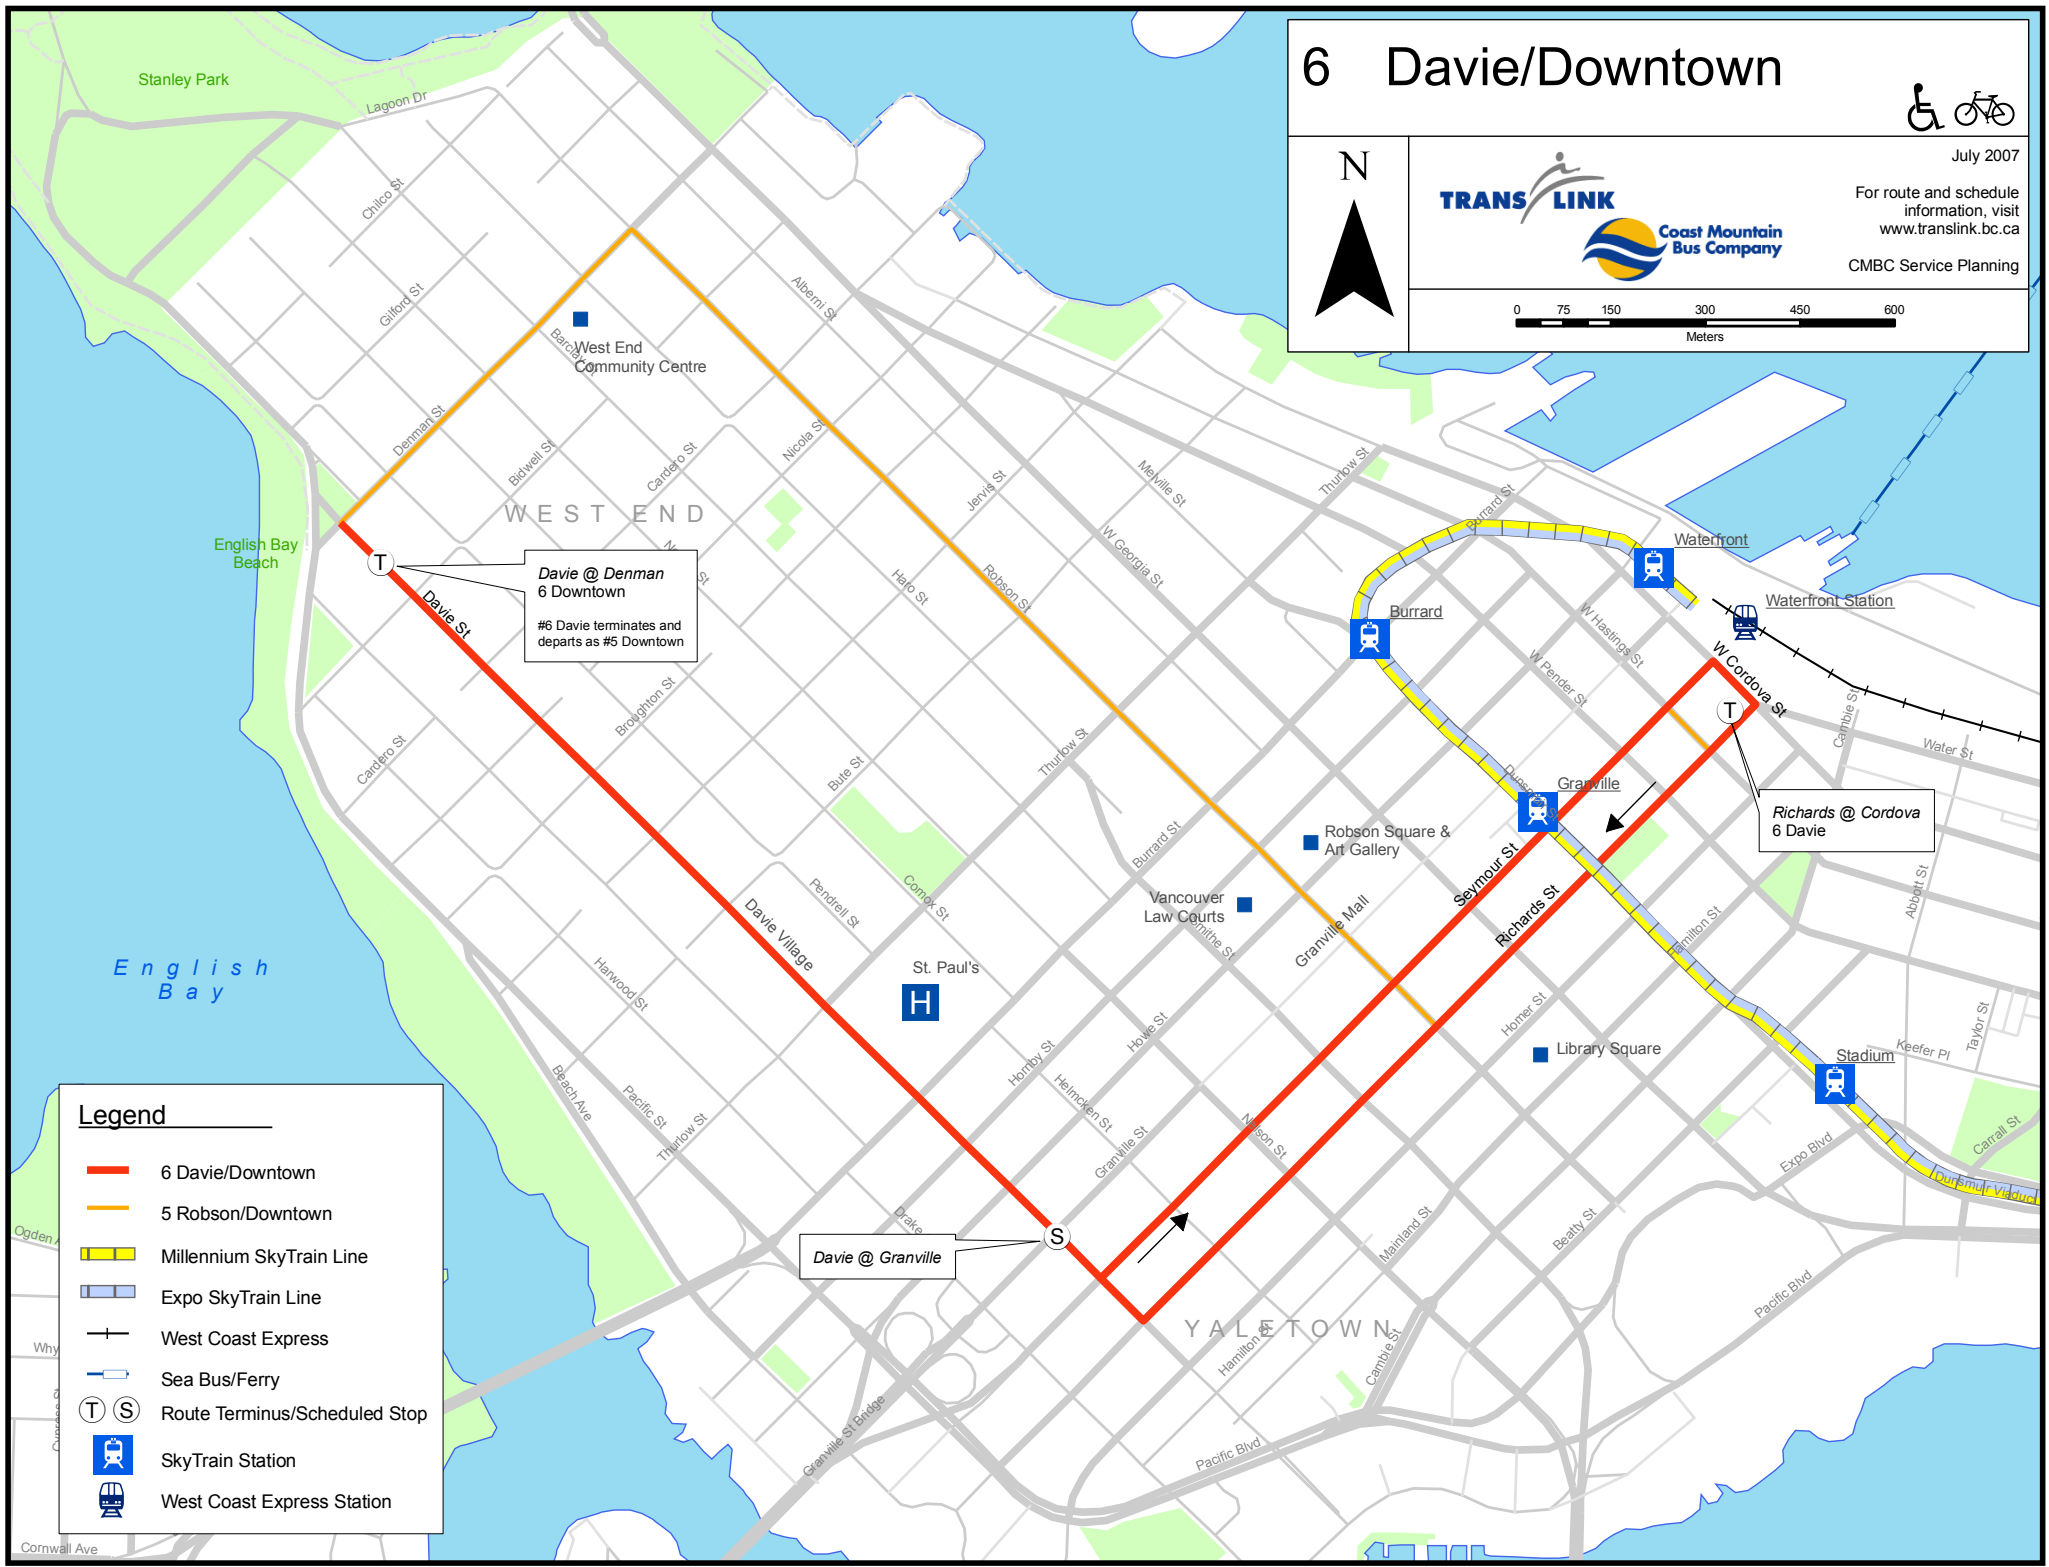

6 Davie/Downtown

July 2007

For route and schedule information, visit www.translink.bc.ca

CMBC Service Planning

**Davie @ Denman
#6 Downtown**
#6 Davie terminates and departs as #5 Downtown

**Richards @ Cordova
#6 Davie**

Davie @ Granville

Legend

- 6 Davie/Downtown
- 5 Robson/Downtown
- Millennium SkyTrain Line
- Expo SkyTrain Line
- West Coast Express
- Sea Bus/Ferry
- T S Route Terminus/Scheduled Stop
- SkyTrain Station
- West Coast Express Station