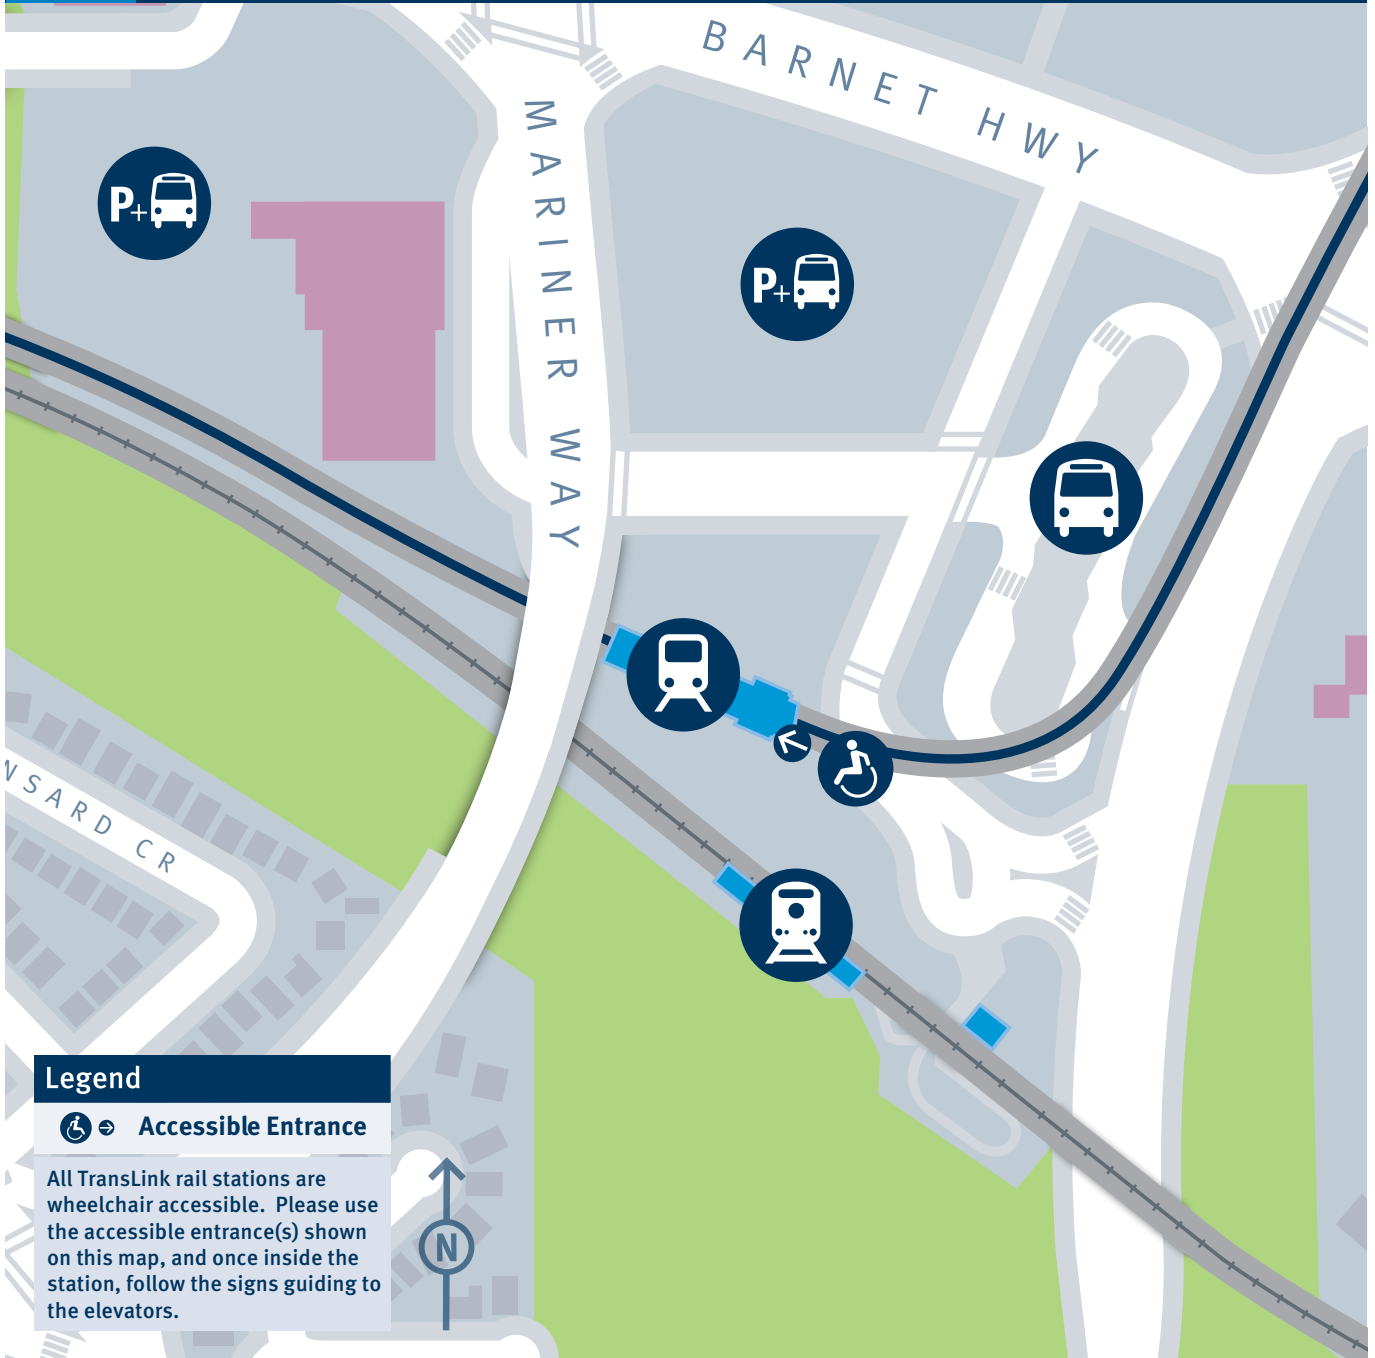

T

Coquitlam Central Station Entrance Locations

Legend

  Accessible Entrance

All TransLink rail stations are wheelchair accessible. Please use the accessible entrance(s) shown on this map, and once inside the station, follow the signs guiding to the elevators.

For transit information, including next bus times, visit translink.ca or call 604.953.3333