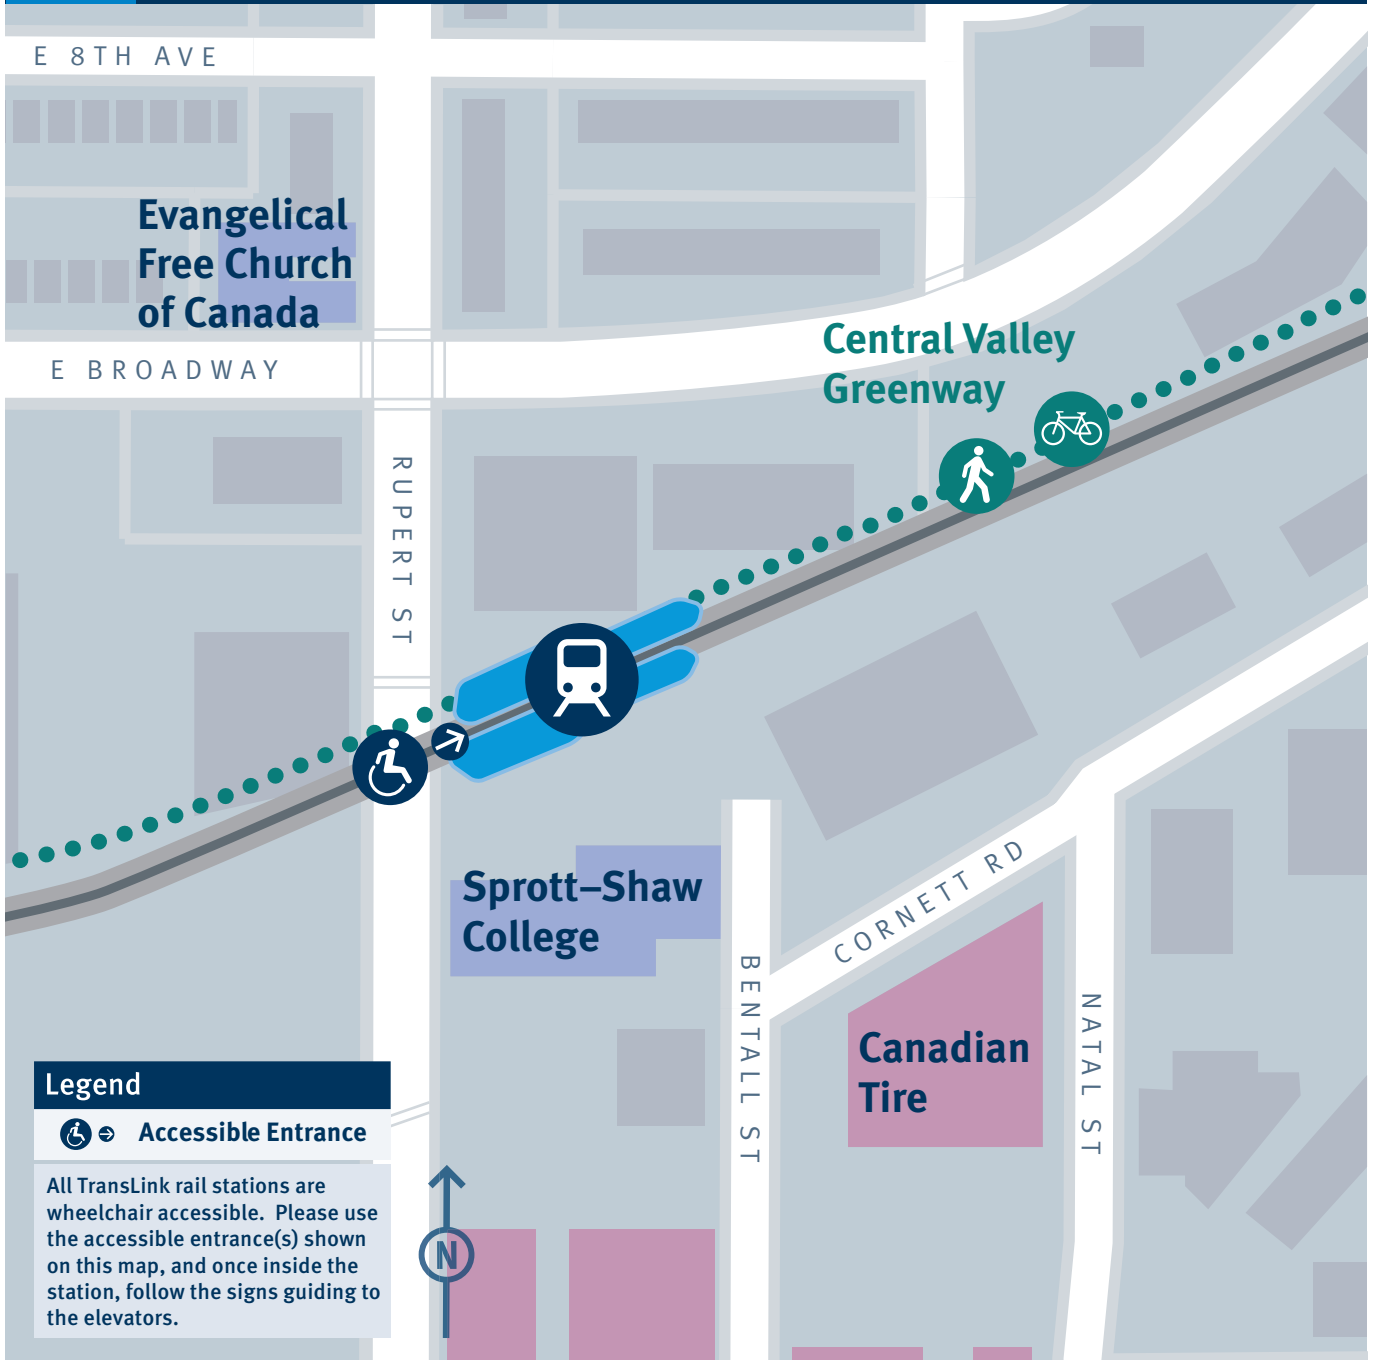

T

Rupert Station Entrance Location

Legend

 Accessible Entrance

All TransLink rail stations are wheelchair accessible. Please use the accessible entrance(s) shown on this map, and once inside the station, follow the signs guiding to the elevators.