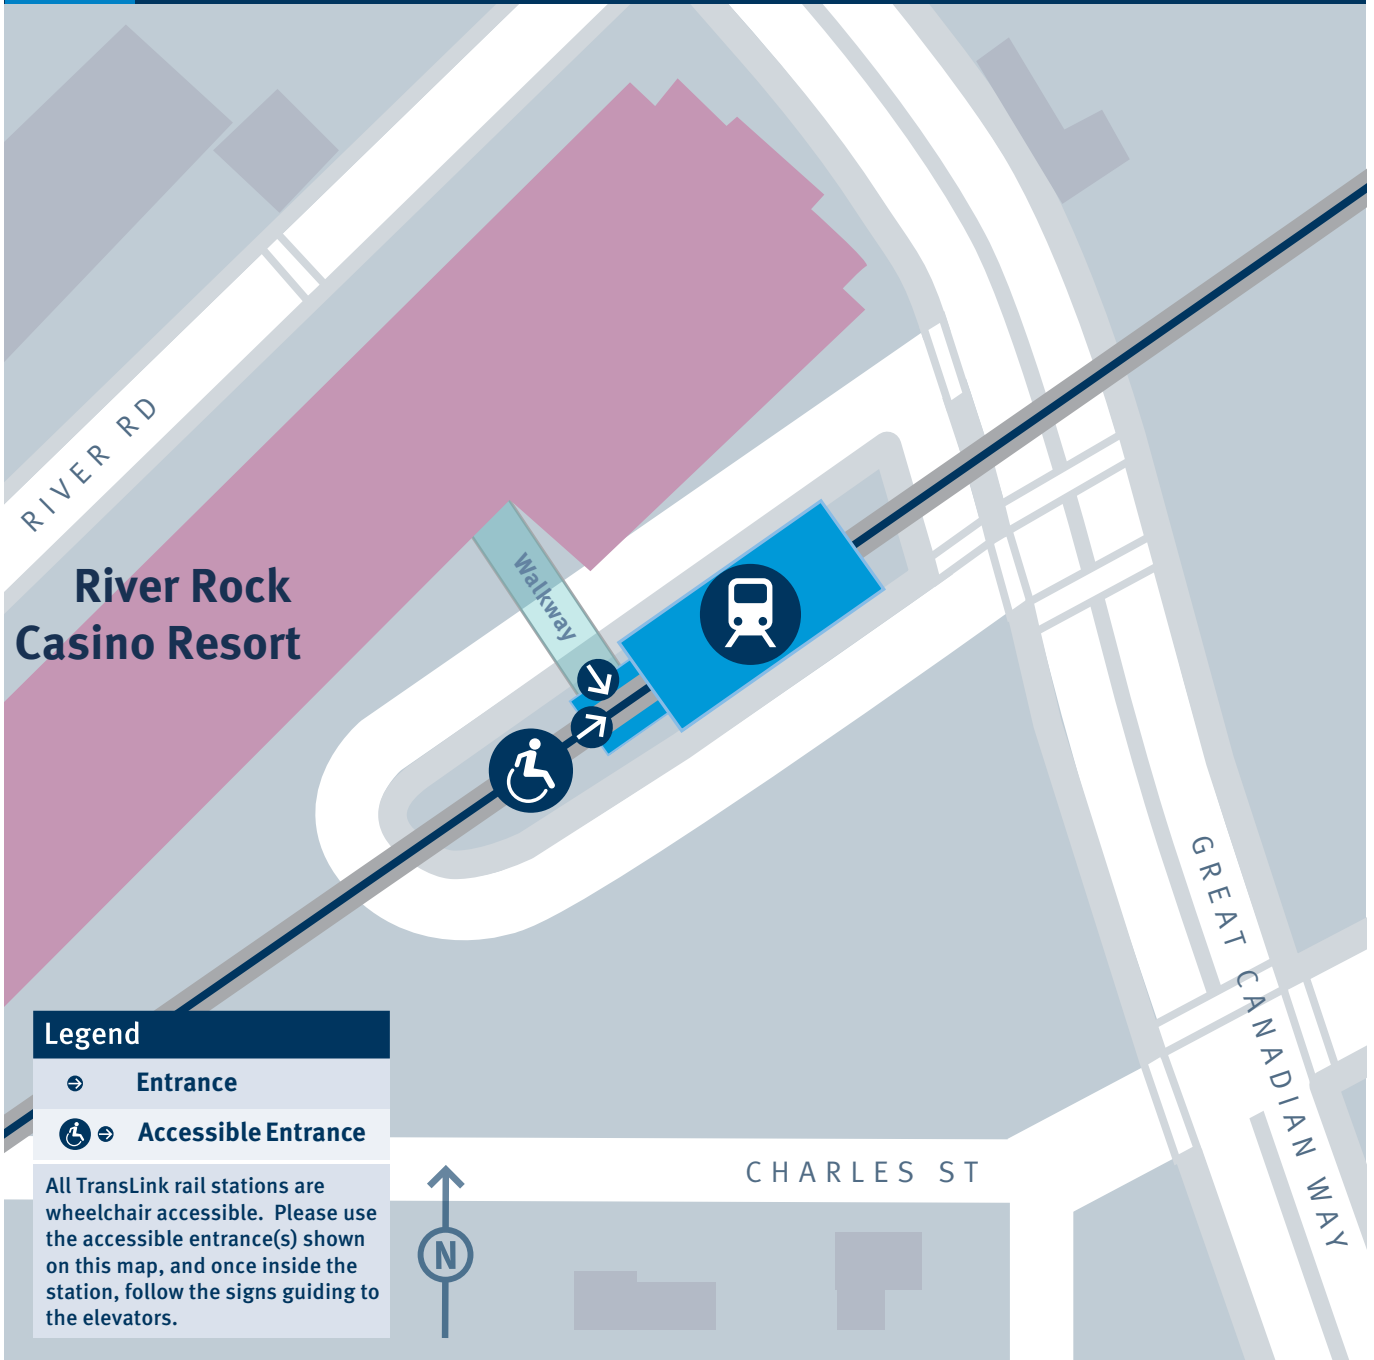

T

Bridgeport Station Entrance Location

Legend

- ↪ Entrance
- ♿ ↪ Accessible Entrance

All TransLink rail stations are wheelchair accessible. Please use the accessible entrance(s) shown on this map, and once inside the station, follow the signs guiding to the elevators.